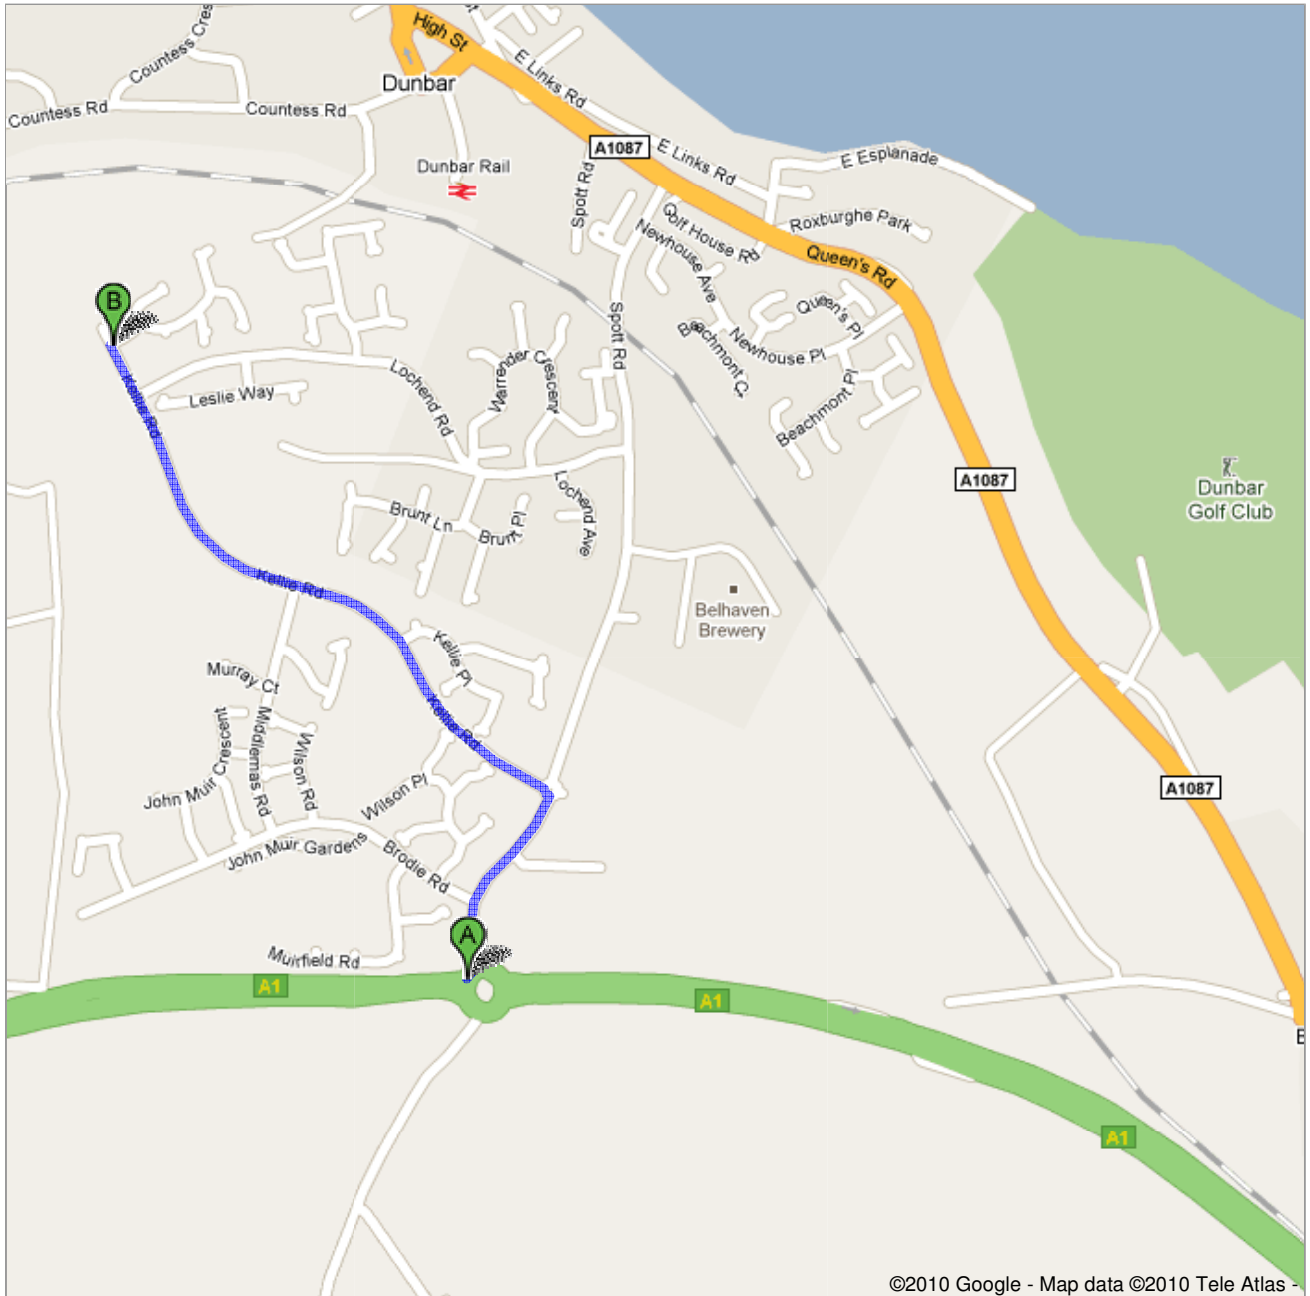

Directions to Kellie Rd
0.8 mi – about 2 mins

©2010 Google - Map data ©2010 Tele Atlas

 Spott Roundabout

-
1. Head **northeast** on **Spott Roundabout** go 79 ft
total 79 ft
 -  2. Exit the roundabout toward **Dunbar** go 0.2 mi
total 0.2 mi
 3. At the roundabout, take the **1st** exit onto **Kellie Rd** go 0.6 mi
total 0.8 mi
About 2 mins

 Kellie Rd

These directions are for planning purposes only. You may find that construction projects, traffic, weather, or other events may cause conditions to differ from the map results, and you should plan your route accordingly. You must obey all signs or notices regarding your route.

Map data ©2010 Tele Atlas