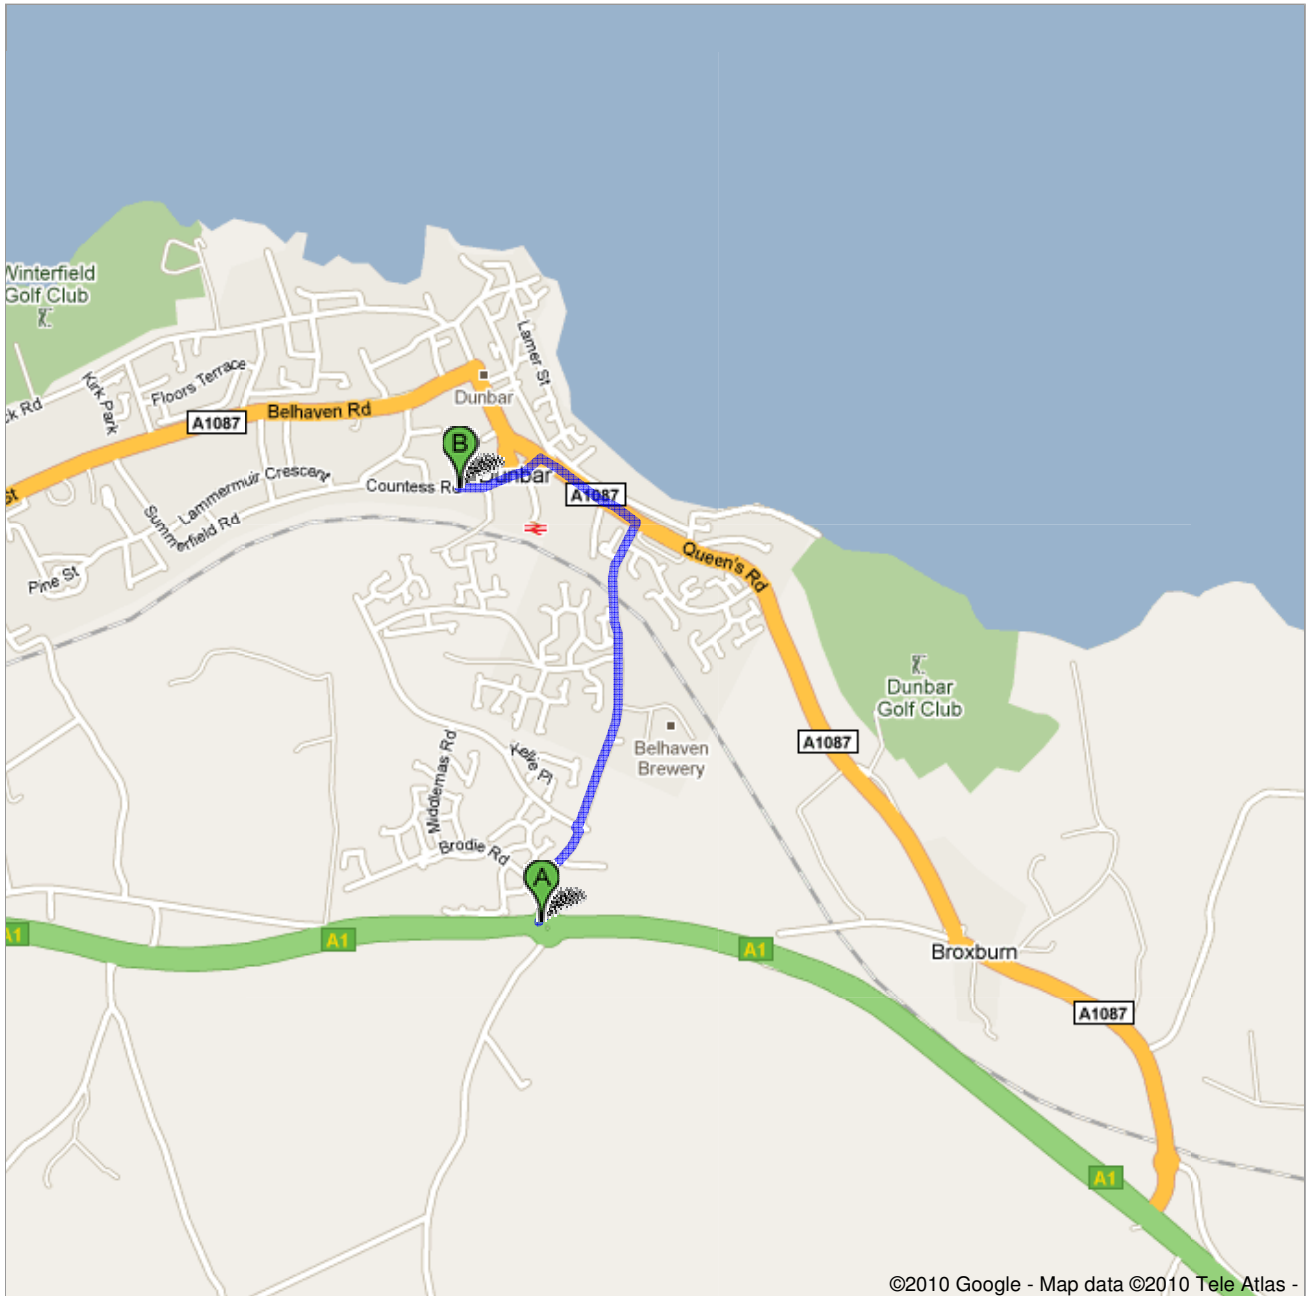

Directions to Countess Rd
1.1 mi – about 3 mins

©2010 Google - Map data ©2010 Tele Atlas -

 Spott Roundabout

1. Head **northeast** on **Spott Roundabout** go 79 ft
total 79 ft

 2. Exit the roundabout toward **Dunbar** go 0.5 mi
Go through 1 roundabout total 0.5 mi
About 2 mins

3. Continue straight onto **Spott Rd** go 0.3 mi
total 0.8 mi

 4. Turn **left** at **A1087/Queen's Rd** go 0.2 mi
About 1 min total 1.0 mi

 5. Turn **left** at **A1087/Countess Rd** go 0.2 mi
Continue to follow Countess Rd total 1.1 mi

 Countess Rd

These directions are for planning purposes only. You may find that construction projects, traffic, weather, or other events may cause conditions to differ from the map results, and you should plan your route accordingly. You must obey all signs or notices regarding your route.

Map data ©2010 Tele Atlas